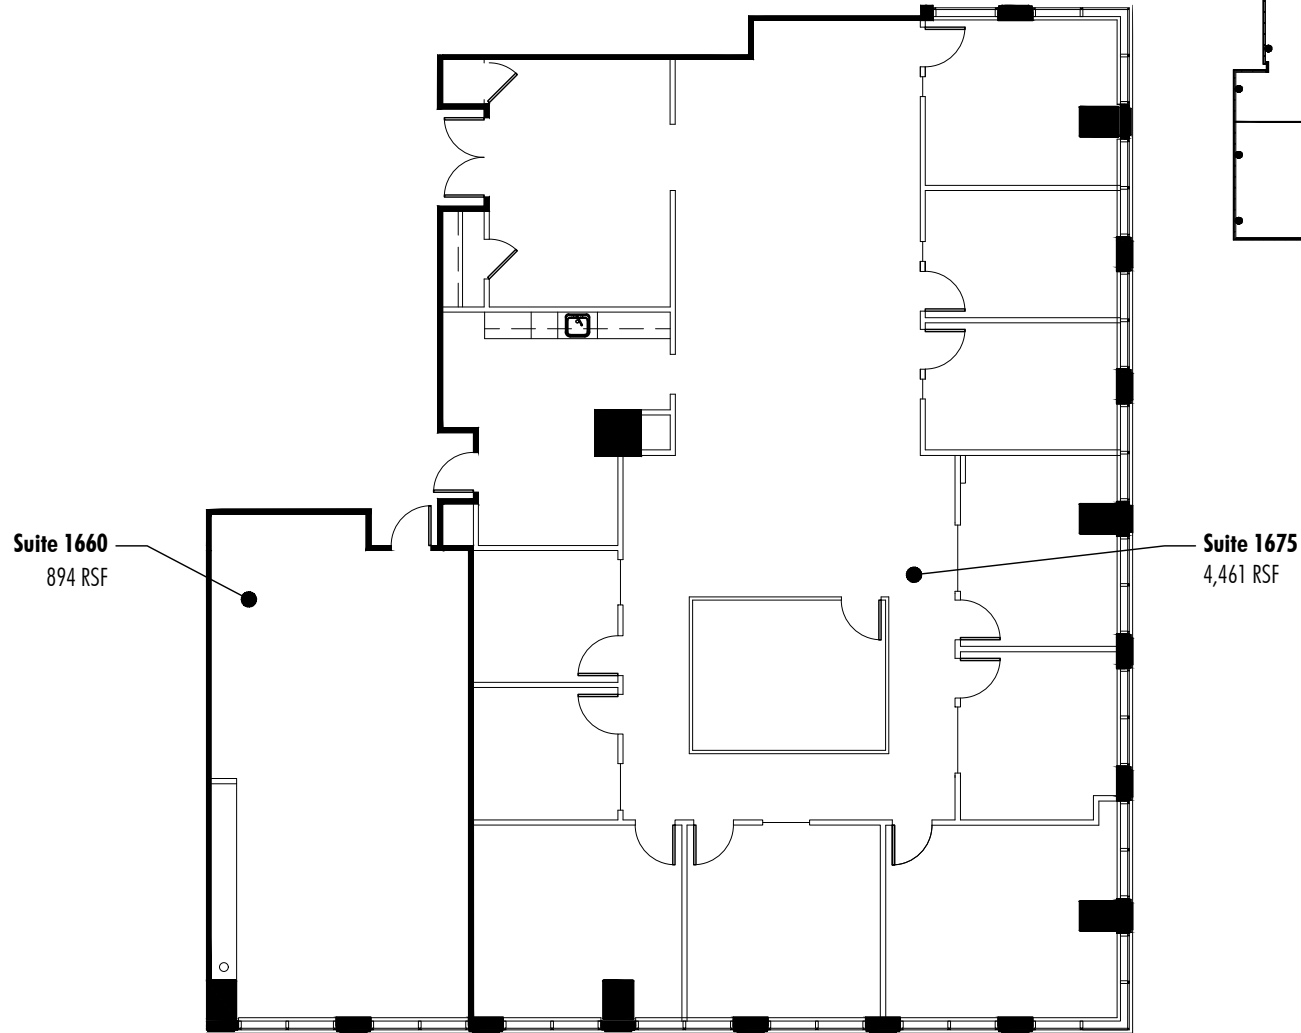

Key Plan

Suite 1660
894 RSF

Suite 1675
4,461 RSF

True North
Not to Scale

**This Suite has not been verified by NELSON and may not reflect changes made in the field.*

Aileen Almassy 404.925.3321
Andy Sumlin 404.218.1755

NELSON Prominence • Suite 1660 and 1675 • 5,355 RSF

Marketing Diagram